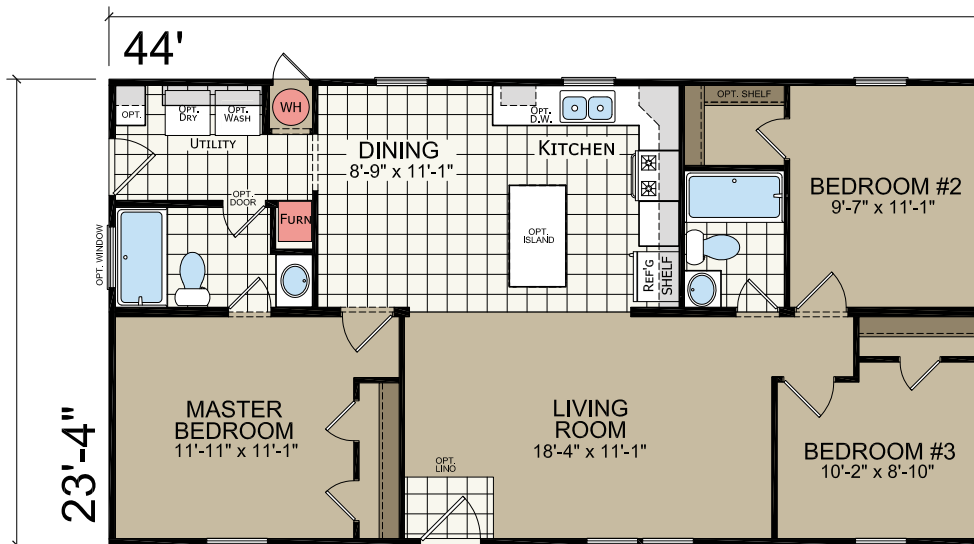

REDMAN  HOMES.®

FOUNDATIONS
SERIES

2522R

2 bed-1 bath
694 sq. ft.

2663R

3 bed-2 bath
880 sq. ft.

3443R

3 bed-2 bath
1026 sq. ft.

Shown with Optional Elevation and Site-built Porch by Others

3483R

3 bed-2 bath
1120 sq. ft.

Shown with Optional Elevation and Site-built Porch by Others

3522R

2 bed-2 bath
1213 sq. ft.

Shown with Optional Elevation and Site-built Porch by Others

4483R

3 bed-2 bath
1280 sq. ft.

Shown with Optional Elevation and Site-built Porch by Others

FOUNDATIONS

STANDARD FEATURES

CONSTRUCTION

- 8' Flat Ceiling Throughout
- 20# Roof Load
- 2x4 Exterior Walls
- 2x6 Floor Joists 16" on Center
- Nominal 3/12 Roof Pitch
- 19/32" Tongue & Groove Floor Decking
- Nominal Front & Rear Overhang
- Nominal Side Eaves Single & 23'-4" Wides
- 6" Eaves All Sides 26'-8" Wides
- R-11 Floor Insulation
- R-13 Wall Insulation
- R-22 Ceiling Insulation