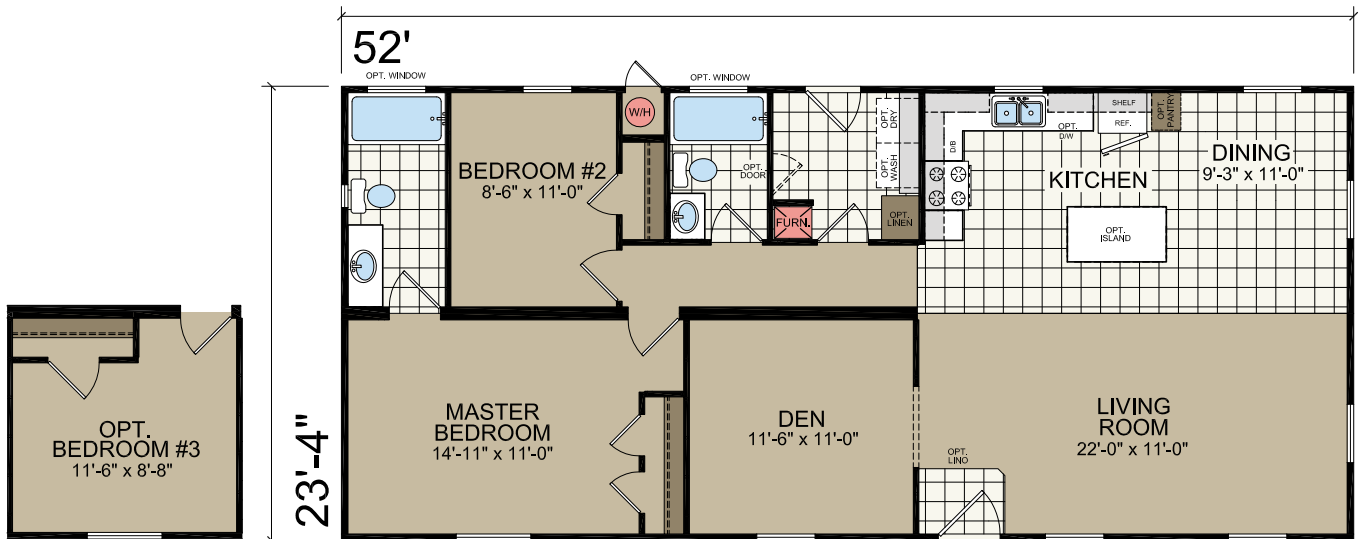

REDMAN  HOMES.®

FOUNDATIONS
SERIES

2522R

2 bed-1 bath
694 sq. ft.

2663R

3 bed-2 bath
880 sq. ft.

3443R

3 bed-2 bath
1026 sq. ft.

Shown with Optional Elevation and Site-built Porch by Others

3483R

3 bed-2 bath
1120 sq. ft.

Shown with Optional Elevation and Site-built Porch by Others

3522R

2 bed-2 bath
1213 sq. ft.

Shown with Optional Elevation and Site-built Porch by Others

4483R

3 bed-2 bath
1280 sq. ft.

Shown with Optional Elevation and Site-built Porch by Others

FOUNDATIONS

STANDARD FEATURES

CONSTRUCTION

- 8' Flat Ceiling Throughout
- 20# Roof Load
- 2x4 Exterior Walls
- 2x6 Floor Joists 16" on Center
- Nominal 3/12 Roof Pitch
- 19/32" Tongue & Groove Floor Decking
- Nominal Front & Rear Overhang
- Nominal Side Eaves Single & 23'-4" Wides
- 6" Eaves All Sides 26'-8" Wides
- R-11 Floor Insulation
- R-13 Wall Insulation
- R-22 Ceiling Insulation

INTERIOR

- #4 Rebond Carpet Pad
- 2-Panel Interior Doors
- Brushed Nickel Hardware Throughout
- EZ Bac Linoleum in Kitchen, Dining, Baths & Utility
- Arena Carpet
- Standard Heat Registers Throughout
- Tape & Texture Ceilings Throughout
- Vinyl Décor Panels Throughout
- White Flat Window & Door Case Molding
- Wire Vented Shelving Throughout