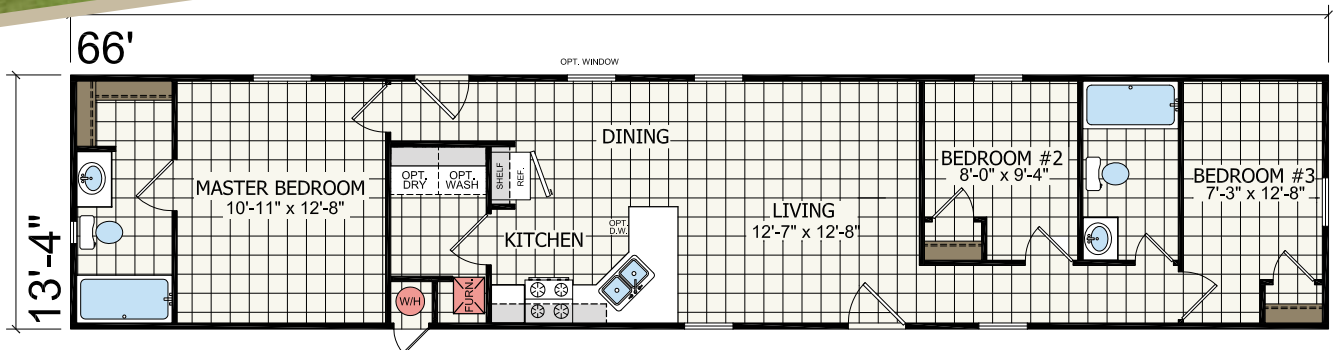

REDMAN  HOMES.®

FOUNDATIONS
SERIES

2522R

2 bed-1 bath
694 sq. ft.

2663R

3 bed-2 bath
880 sq. ft.

3443R

3 bed-2 bath
1026 sq. ft.

Shown with Optional Elevation and Site-built Porch by Others

3483R

3 bed-2 bath
1120 sq. ft.

Shown with Optional Elevation and Site-built Porch by Others

3522R

2 bed-2 bath
1213 sq. ft.

Shown with Optional Elevation and Site-built Porch by Others

4483R

3 bed-2 bath
1280 sq. ft.

Shown with Optional Elevation and Site-built Porch by Others

FOUNDATIONS

STANDARD FEATURES

CONSTRUCTION

- 8' Flat Ceiling Throughout
- 20# Roof Load
- 2x4 Exterior Walls
- 2x6 Floor Joists 16" on Center
- Nominal 3/12 Roof Pitch
- 19/32" Tongue & Groove Floor Decking
- Nominal Front & Rear Overhang
- Nominal Side Eaves Single & 23'-4" Wides
- 6" Eaves All Sides 26'-8" Wides
- R-11 Floor Insulation
- R-13 Wall Insulation
- R-22 Ceiling Insulation