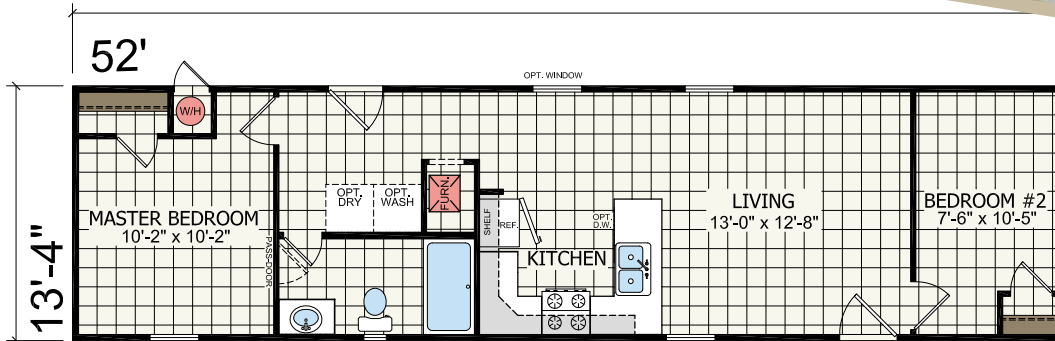

REDMAN  HOMES.®

FOUNDATIONS
SERIES

2522R

2 bed-1 bath
694 sq. ft.

2663R

3 bed-2 bath
880 sq. ft.

3443R

3 bed-2 bath
1026 sq. ft.

Shown with Optional Elevation and Site-built Porch by Others

3483R

3 bed-2 bath
1120 sq. ft.

Shown with Optional Elevation and Site-built Porch by Others

3522R

2 bed-2 bath
1213 sq. ft.

Shown with Optional Elevation and Site-built Porch by Others

4483R

3 bed-2 bath
1280 sq. ft.

Shown with Optional Elevation and Site-built Porch by Others

FOUNDATIONS

STANDARD FEATURES

CONSTRUCTION

- 8' Flat Ceiling Throughout
- 20# Roof Load
- 2x4 Exterior Walls
- 2x6 Floor Joists 16" on Center
- Nominal 3/12 Roof Pitch
- 19/32" Tongue & Groove Floor Decking
- Nominal Front & Rear Overhang
- Nominal Side Eaves Single & 23'-4" Wides
- 6" Eaves All Sides 26'-8" Wides
- R-11 Floor Insulation
- R-13 Wall Insulation
- R-22 Ceiling Insulation