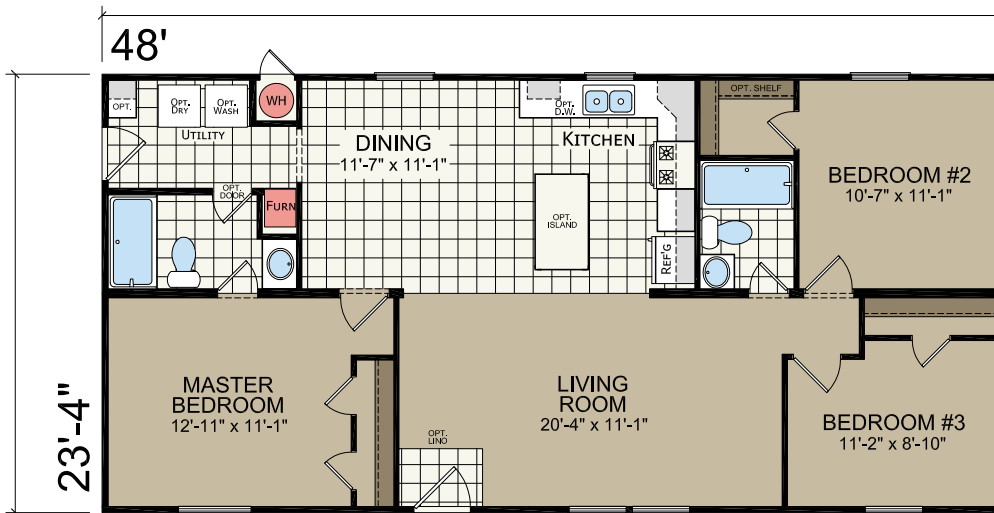

REDMAN  HOMES.®

FOUNDATIONS
SERIES

2522R

2 bed-1 bath
694 sq. ft.

2663R

3 bed-2 bath
880 sq. ft.

3443R

3 bed-2 bath
1026 sq. ft.

Shown with Optional Elevation and Site-built Porch by Others

3483R

3 bed-2 bath
1120 sq. ft.

Shown with Optional Elevation and Site-built Porch by Others

3522R

2 bed-2 bath
1213 sq. ft.

Shown with Optional Elevation and Site-built Porch by Others

4483R

3 bed-2 bath
1280 sq. ft.

Shown with Optional Elevation and Site-built Porch by Others

FOUNDATIONS

STANDARD FEATURES

CONSTRUCTION

- 8' Flat Ceiling Throughout
- 20# Roof Load
- 2x4 Exterior Walls
- 2x6 Floor Joists 16" on Center
- Nominal 3/12 Roof Pitch
- 19/32" Tongue & Groove Floor Decking
- Nominal Front & Rear Overhang
- Nominal Side Eaves Single & 23'-4" Wides
- 6" Eaves All Sides 26'-8" Wides
- R-11 Floor Insulation
- R-13 Wall Insulation
- R-22 Ceiling Insulation