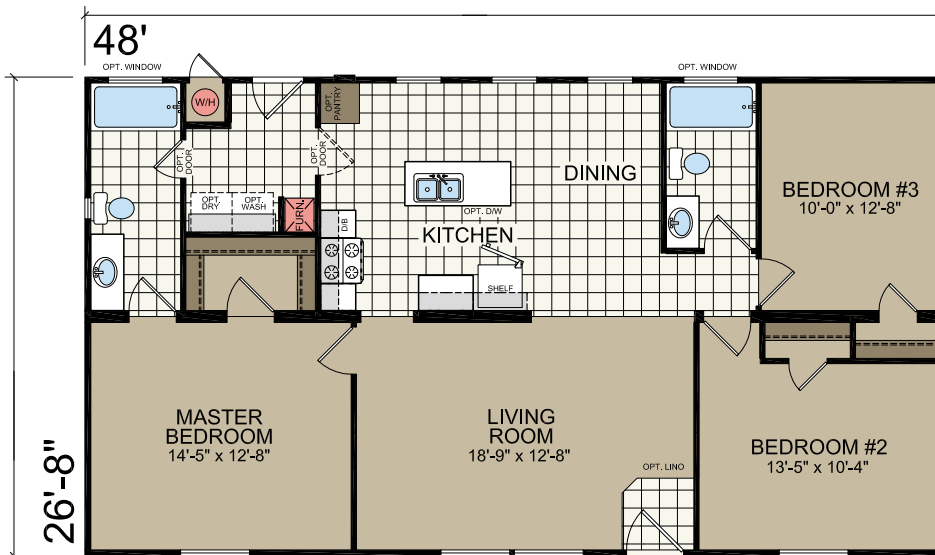

REDMAN  HOMES.®

FOUNDATIONS
SERIES

2522R

2 bed-1 bath
694 sq. ft.

2663R

3 bed-2 bath
880 sq. ft.

3443R

3 bed-2 bath
1026 sq. ft.

Shown with Optional Elevation and Site-built Porch by Others

3483R

3 bed-2 bath
1120 sq. ft.

Shown with Optional Elevation and Site-built Porch by Others

3522R

2 bed-2 bath
1213 sq. ft.

Shown with Optional Elevation and Site-built Porch by Others

4483R

3 bed-2 bath
1280 sq. ft.

Shown with Optional Elevation and Site-built Porch by Others

FOUNDATIONS

STANDARD FEATURES

CONSTRUCTION

- 8' Flat Ceiling Throughout
- 20# Roof Load
- 2x4 Exterior Walls
- 2x6 Floor Joists 16" on Center
- Nominal 3/12 Roof Pitch
- 19/32" Tongue & Groove Floor Decking
- Nominal Front & Rear Overhang
- Nominal Side Eaves Single & 23'-4" Wides
- 6" Eaves All Sides 26'-8" Wides
- R-11 Floor Insulation
- R-13 Wall Insulation
- R-22 Ceiling Insulation